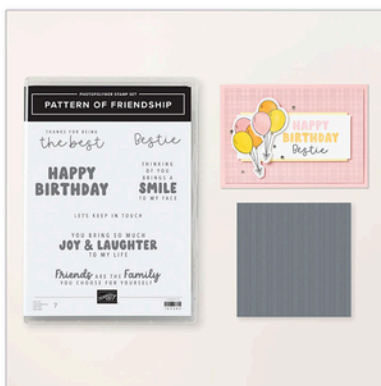

PATTERN OF FRIENDSHIP BUNDLE
165385 | $54.00 $48.50
10% BUNDLED SAVINGS
Photopolymer
Pattern of Friendship Stamp Set +
Pattern of Friendship Dies