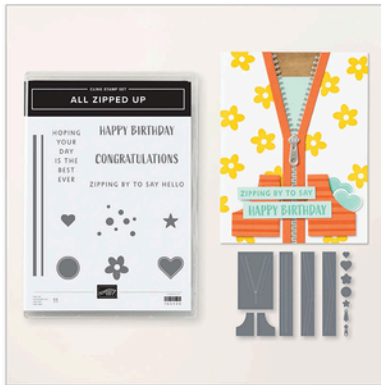

SUITCASE TREAT BOXES

165580 | \$8.00

12 stampable boxes.
Folded box size: 3" x 3 3/4" x 1"
(7.4 x 9.5 x 2.7 cm).
Food safe.

PACK YOUR BAGS TWINE THREE-PACK

165582 | \$7.00

3 spools; 1 each of Azure Afternoon, Shy
Shamrock, Strawberry Slush.
5 yards each (4.6 m).

ON THE GO PUFFY STICKERS

165581 | \$8.00

2 sheets; 92 total stickers.
Largest piece: 5/8" x 1 7/8" (1.6 x 4.8 cm).

BUNDLES

ALL ZIPPED UP BUNDLE
 165402 | \$54.00 \$48.50
 10% BUNDLED SAVINGS
 Cling
 All Zipped Up Stamp Set +
 All Zipped Up Dies