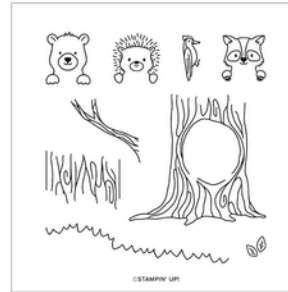

PATTERN OF FRIENDSHIP STAMP SET
 165383 | \$18.00
 7 photopolymer stamps

PATTERN OF FRIENDSHIP DIE
 165384 | \$36.00
 1 die
 5¾" x 5¾" (14.6 x 14.6 cm)

BUNDLES CONTINUED

PEEKABOO FOREST BUNDLE
165391 | ~~\$50.00~~ \$45.00
10% **BUNDLED SAVINGS**
Photopolymer
Peekaboo Forest Stamp Set +
Peekaboo Forest Dies