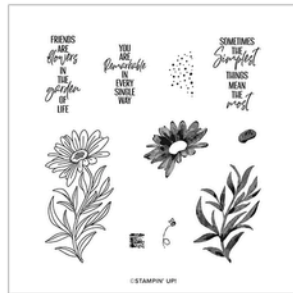

ARCHED WISHES STAMP SET
165428 | \$25.00
9 cling stamps

HE'S THE GREATEST STAMP SET
165684 | \$17.00
12 photopolymer stamps

IT'S OKAY STAMP SET
165425 | \$24.00
9 cling stamps

STAMP SETS CONTINUED

**PAINTED STRIPES
STAMP SET**
165437 | \$20.00
1 cling stamp

**RESOURCEFUL RUSTY
STAMP SET**
165434 | \$21.00
9 cling stamps

**SCHOOL DAYS
STAMP SET**
165443 | \$17.00
9 photopolymer stamps

**SHE'S THE GREATEST
STAMP SET**
165439 | \$24.00
34 photopolymer stamps

**WOODED ACRES
STAMP SET**
165451 | \$17.00
2 photopolymer stamps